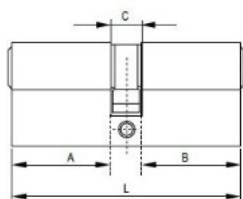

PRODUCT SHEET

Description:

Profile Cylinder, Black Finish, 62mm,(26+10+26mm) MKS #M3, Yale Key Way, W/3 Metal Keys:SISO ,W/Screw,, Masterkey Shall Be Ordered Separately

Item number:

14.60.043-4

Units	Box	Carton	HS Code	Barcode
Pcs.			8301600090	 5704866522830